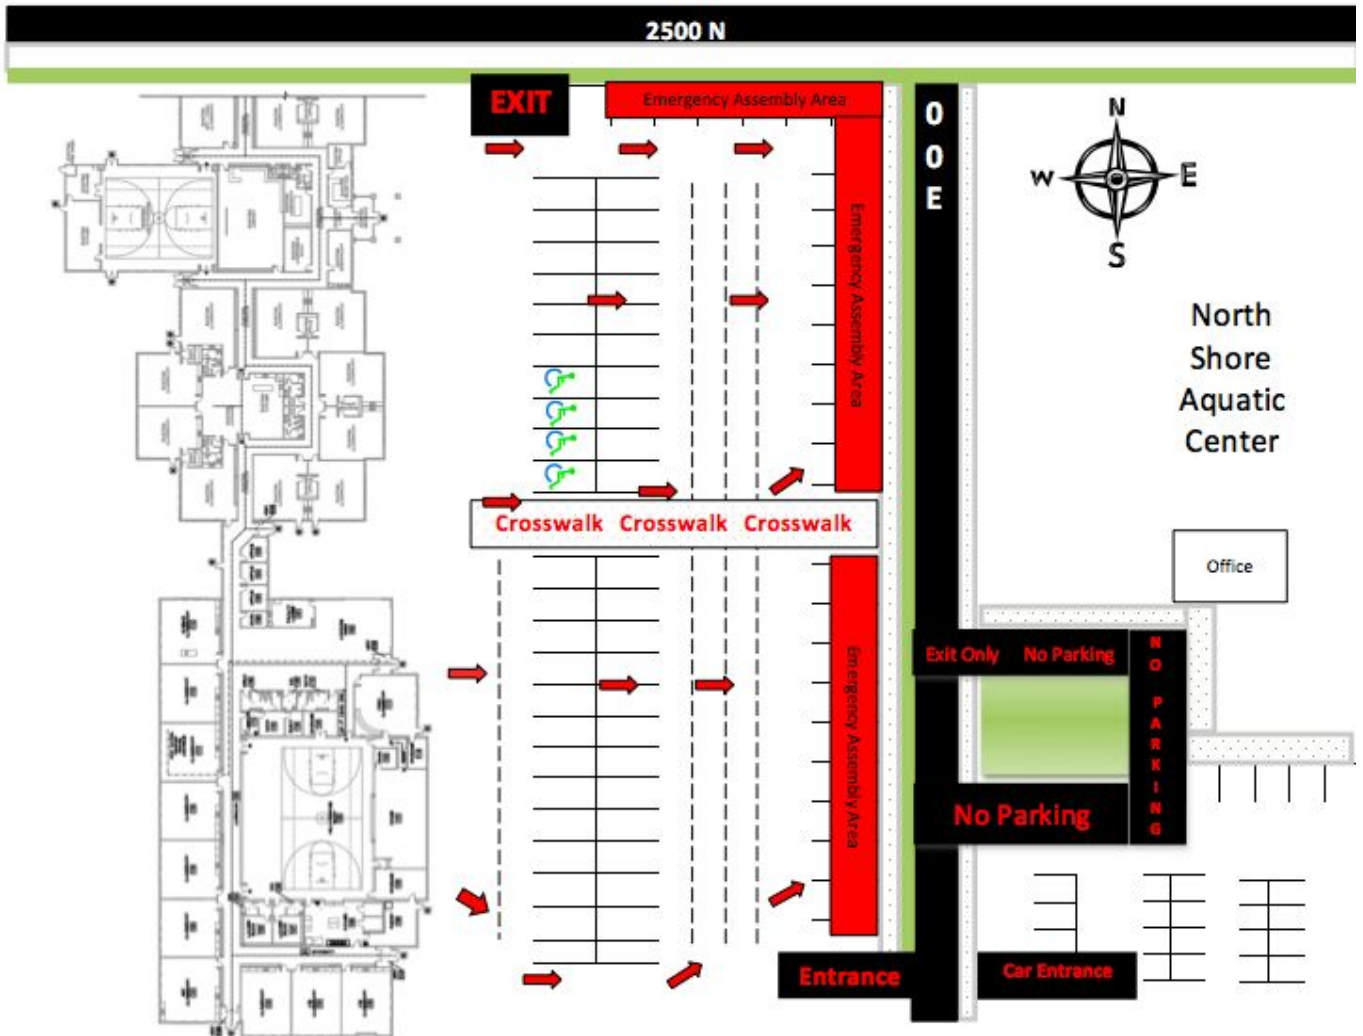

School Evacuation Maps

Fire Evacuation Plan

Evacuation Plan to Reunification Site

School Evacuation Routes

MARIA MONTESSORI ACADEMY

NORTH WING

MARIA MONTESSORI ACADEMY

SOUTH WING

LEGEND	
SYMBOL	DESCRIPTION
*	EXTERIOR EXIT DOORWAY
*	INTERIOR EXIT DOORWAY
---	EXIT PATH
---	ACTUAL WALKWAY TRAVEL DISTANCE