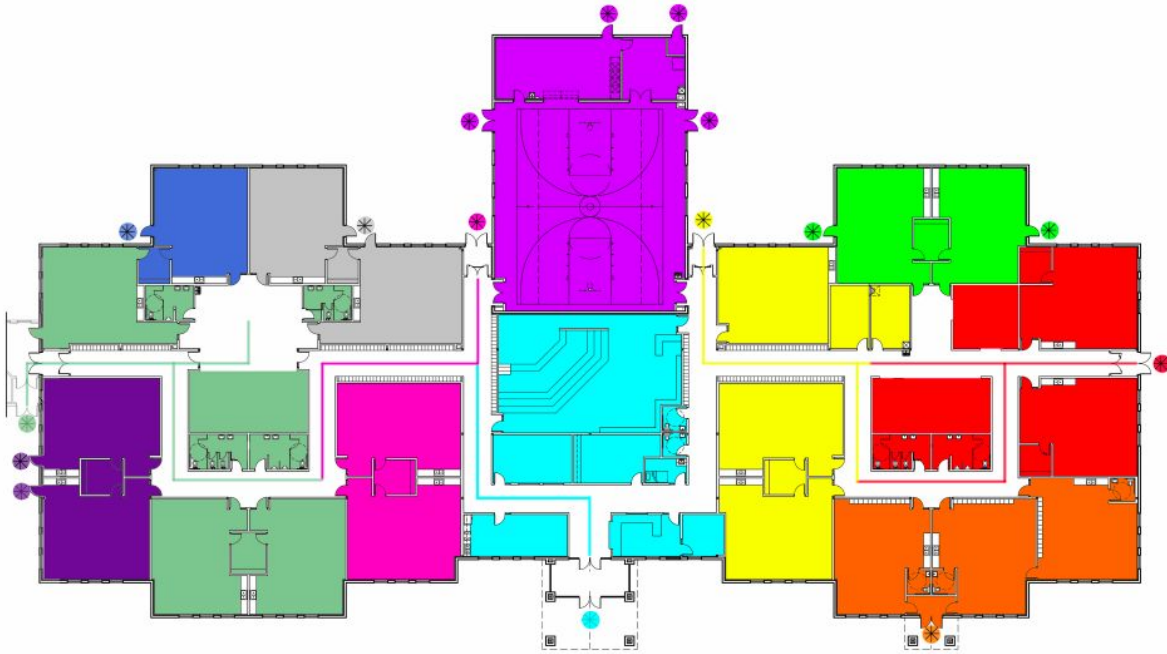

School Evacuation Maps

Fire Evacuation Plan

Evacuation Plan to Reunification Site

School Evacuation Routes

MARIA MONTESSORI ACADEMY

NORTH WING

MARIA MONTESSORI ACADEMY

SOUTH WING

LEGEND	
SYMBOL	DESCRIPTION
*	EXTERIOR EXIT DOORWAY
*	INTERIOR EXIT DOORWAY
---	EXIT PATH
---	ACTUAL WALKWAY TRAVEL DISTANCE