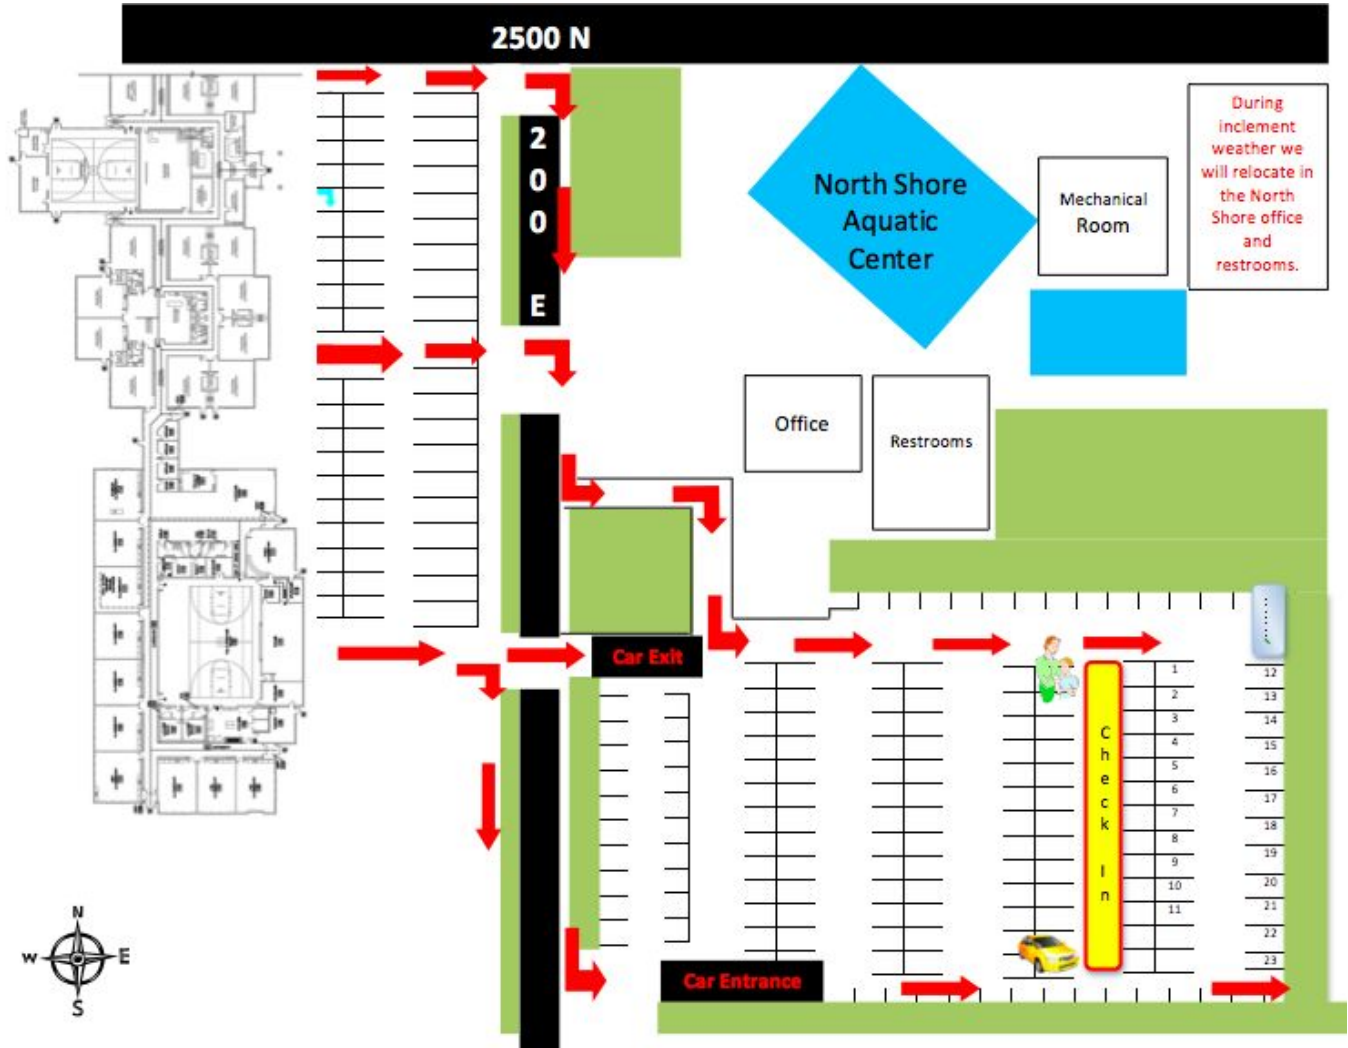

School Evacuation Maps

Fire Evacuation Plan

Evacuation Plan to Reunification Site

School Evacuation Routes

MARIA MONTESSORI ACADEMY

NORTH WING

MARIA MONTESSORI ACADEMY

SOUTH WING

LEGEND	
SYMBOL	DESCRIPTION
*	EXTERIOR EXIT DOORWAY
*	INTERIOR EXIT DOORWAY
---	EXIT PATH
---	ACTUAL WALKWAY TRAVEL DISTANCE